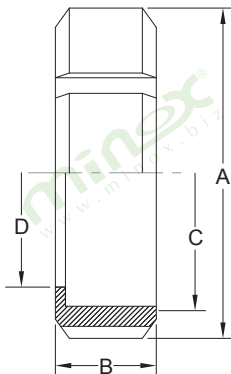

IDF Union

IDF Union Dimension (mm)				
Size (Inch)	OD / ID x t	A	B	
1.0"	25.4 / 22.4 x 1.5	46	47	
1.5"	38.1 / 35.1 x 1.5	60	47	
2.0"	50.8 / 47.8 x 1.5	75	47	
2.5"	63.5 / 60.5 x 1.5	90	47	
3.0"	76.2 / 73.2 x 1.5	105	47	
4.0"	101.6 / 97.6 x 2.0	133	47	

IDF Union-Nut Dimension (mm)				
Size (Inch)	A	B	C	D
1.0"	46	30	38.3 x 8T ACME	30.5
1.5"	60	30	51.8 x 8T ACME	43.5
2.0"	75	30	65.3 x 8T ACME	57.0
2.5"	90	30	78.8 x 8T ACME	70.7
3.0"	105	30	92.3 x 8T ACME	83.3
4.0"	133	30	119.4 x 8T ACME	112.0

IDF Union-Male Part Dimension (mm)				
Size (Inch)	OD / ID x t	B	C	
1.0"	25.4 / 22.4 x 1.5	21.5	37.1 x 8T ACME	
1.5"	38.1 / 35.1 x 1.5	21.5	50.6 x 8T ACME	
2.0"	50.8 / 47.8 x 1.5	21.5	64.2 x 8T ACME	
2.5"	63.5 / 60.5 x 1.5	21.5	77.7 x 8T ACME	
3.0"	76.2 / 73.2 x 1.5	21.5	91.2 x 8T ACME	
4.0"	101.6 / 97.6 x 2.0	21.5	118.4 x 8T ACME	

IDF Union

IDF Union-Liner Dimension (mm)			
Size (Inch)	OD / ID x t	A	B
1.0"	25.4 / 22.4 x 1.5	33.8	21.5
1.5"	38.1 / 35.1 x 1.5	47.0	21.5
2.0"	50.8 / 47.8 x 1.5	60.5	21.5
2.5"	63.5 / 60.5 x 1.5	74.0	21.5
3.0"	76.2 / 73.2 x 1.5	87.5	21.5
4.0"	101.6 / 97.6 x 2.0	114.1	21.5