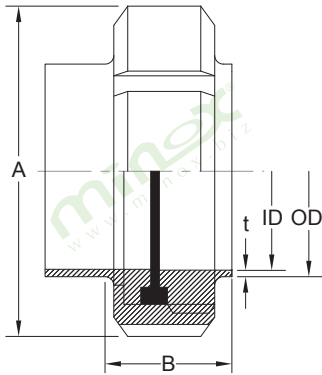

IDF Union

IDF Union Dimension (mm)				
Size (Inch)	OD / ID x t	A	B	
1.0"	25.4 / 22.4 x 1.5	46	47	
1.5"	38.1 / 35.1 x 1.5	60	47	
2.0"	50.8 / 47.8 x 1.5	75	47	
2.5"	63.5 / 60.5 x 1.5	90	47	
3.0"	76.2 / 73.2 x 1.5	105	47	
4.0"	101.6 / 97.6 x 2.0	133	47	

IDF Union-Nut Dimension (mm)				
Size (Inch)	A	B	C	D
1.0"	46	30	38.3 x 8T ACME	30.5
1.5"	60	30	51.8 x 8T ACME	43.5
2.0"	75	30	65.3 x 8T ACME	57.0
2.5"	90	30	78.8 x 8T ACME	70.7
3.0"	105	30	92.3 x 8T ACME	83.3
4.0"	133	30	119.4 x 8T ACME	112.0

IDF Union-Male Part Dimension (mm)				
Size (Inch)	OD / ID x t	B	C	
1.0"	25.4 / 22.4 x 1.5	21.5	37.1 x 8T ACME	
1.5"	38.1 / 35.1 x 1.5	21.5	50.6 x 8T ACME	
2.0"	50.8 / 47.8 x 1.5	21.5	64.2 x 8T ACME	
2.5"	63.5 / 60.5 x 1.5	21.5	77.7 x 8T ACME	
3.0"	76.2 / 73.2 x 1.5	21.5	91.2 x 8T ACME	
4.0"	101.6 / 97.6 x 2.0	21.5	118.4 x 8T ACME	

IDF Union

IDF Union-Liner Dimension (mm)			
Size (Inch)	OD / ID x t	A	B
1.0"	25.4 / 22.4 x 1.5	33.8	21.5
1.5"	38.1 / 35.1 x 1.5	47.0	21.5
2.0"	50.8 / 47.8 x 1.5	60.5	21.5
2.5"	63.5 / 60.5 x 1.5	74.0	21.5
3.0"	76.2 / 73.2 x 1.5	87.5	21.5
4.0"	101.6 / 97.6 x 2.0	114.1	21.5