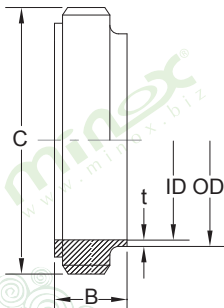

IDF Union

IDF Union Dimension (mm)				
Size (Inch)	OD / ID x t	A	B	
1.0"	25.4 / 22.4 x 1.5	46	47	
1.5"	38.1 / 35.1 x 1.5	60	47	
2.0"	50.8 / 47.8 x 1.5	75	47	
2.5"	63.5 / 60.5 x 1.5	90	47	
3.0"	76.2 / 73.2 x 1.5	105	47	
4.0"	101.6 / 97.6 x 2.0	133	47	

IDF Union-Nut Dimension (mm)				
Size (Inch)	A	B	C	D
1.0"	46	30	38.3 x 8T ACME	30.5
1.5"	60	30	51.8 x 8T ACME	43.5
2.0"	75	30	65.3 x 8T ACME	57.0
2.5"	90	30	78.8 x 8T ACME	70.7
3.0"	105	30	92.3 x 8T ACME	83.3
4.0"	133	30	119.4 x 8T ACME	112.0

IDF Union-Male Part Dimension (mm)				
Size (Inch)	OD / ID x t	B	C	
1.0"	25.4 / 22.4 x 1.5	21.5	37.1 x 8T ACME	
1.5"	38.1 / 35.1 x 1.5	21.5	50.6 x 8T ACME	
2.0"	50.8 / 47.8 x 1.5	21.5	64.2 x 8T ACME	
2.5"	63.5 / 60.5 x 1.5	21.5	77.7 x 8T ACME	
3.0"	76.2 / 73.2 x 1.5	21.5	91.2 x 8T ACME	
4.0"	101.6 / 97.6 x 2.0	21.5	118.4 x 8T ACME	

IDF Union

IDF Union-Liner Dimension (mm)			
Size (Inch)	OD / ID x t	A	B
1.0"	25.4 / 22.4 x 1.5	33.8	21.5
1.5"	38.1 / 35.1 x 1.5	47.0	21.5
2.0"	50.8 / 47.8 x 1.5	60.5	21.5
2.5"	63.5 / 60.5 x 1.5	74.0	21.5
3.0"	76.2 / 73.2 x 1.5	87.5	21.5
4.0"	101.6 / 97.6 x 2.0	114.1	21.5