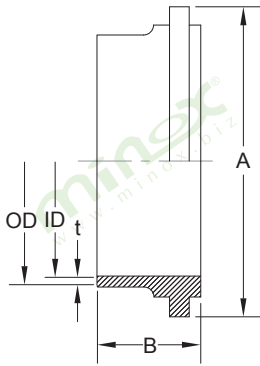

IDF Union

IDF Union Dimension (mm)				
Size (Inch)	OD / ID x t	A	B	
1.0"	25.4 / 22.4 x 1.5	46	47	
1.5"	38.1 / 35.1 x 1.5	60	47	
2.0"	50.8 / 47.8 x 1.5	75	47	
2.5"	63.5 / 60.5 x 1.5	90	47	
3.0"	76.2 / 73.2 x 1.5	105	47	
4.0"	101.6 / 97.6 x 2.0	133	47	

IDF Union-Nut Dimension (mm)				
Size (Inch)	A	B	C	D
1.0"	46	30	38.3 x 8T ACME	30.5
1.5"	60	30	51.8 x 8T ACME	43.5
2.0"	75	30	65.3 x 8T ACME	57.0
2.5"	90	30	78.8 x 8T ACME	70.7
3.0"	105	30	92.3 x 8T ACME	83.3
4.0"	133	30	119.4 x 8T ACME	112.0

IDF Union-Male Part Dimension (mm)				
Size (Inch)	OD / ID x t	B	C	
1.0"	25.4 / 22.4 x 1.5	21.5	37.1 x 8T ACME	
1.5"	38.1 / 35.1 x 1.5	21.5	50.6 x 8T ACME	
2.0"	50.8 / 47.8 x 1.5	21.5	64.2 x 8T ACME	
2.5"	63.5 / 60.5 x 1.5	21.5	77.7 x 8T ACME	
3.0"	76.2 / 73.2 x 1.5	21.5	91.2 x 8T ACME	
4.0"	101.6 / 97.6 x 2.0	21.5	118.4 x 8T ACME	

IDF Union

IDF Union-Liner Dimension (mm)			
Size (Inch)	OD / ID x t	A	B
1.0"	25.4 / 22.4 x 1.5	33.8	21.5
1.5"	38.1 / 35.1 x 1.5	47.0	21.5
2.0"	50.8 / 47.8 x 1.5	60.5	21.5
2.5"	63.5 / 60.5 x 1.5	74.0	21.5
3.0"	76.2 / 73.2 x 1.5	87.5	21.5
4.0"	101.6 / 97.6 x 2.0	114.1	21.5