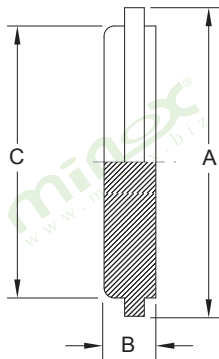

IDF Union

IDF Union Dimension (mm)				
Size (Inch)	OD / ID x t	A	B	
1.0"	25.4 / 22.4 x 1.5	46	47	
1.5"	38.1 / 35.1 x 1.5	60	47	
2.0"	50.8 / 47.8 x 1.5	75	47	
2.5"	63.5 / 60.5 x 1.5	90	47	
3.0"	76.2 / 73.2 x 1.5	105	47	
4.0"	101.6 / 97.6 x 2.0	133	47	

IDF Union-Nut Dimension (mm)				
Size (Inch)	A	B	C	D
1.0"	46	30	38.3 x 8T ACME	30.5
1.5"	60	30	51.8 x 8T ACME	43.5
2.0"	75	30	65.3 x 8T ACME	57.0
2.5"	90	30	78.8 x 8T ACME	70.7
3.0"	105	30	92.3 x 8T ACME	83.3
4.0"	133	30	119.4 x 8T ACME	112.0

IDF Union-Male Part Dimension (mm)				
Size (Inch)	OD / ID x t	B	C	
1.0"	25.4 / 22.4 x 1.5	21.5	37.1 x 8T ACME	
1.5"	38.1 / 35.1 x 1.5	21.5	50.6 x 8T ACME	
2.0"	50.8 / 47.8 x 1.5	21.5	64.2 x 8T ACME	
2.5"	63.5 / 60.5 x 1.5	21.5	77.7 x 8T ACME	
3.0"	76.2 / 73.2 x 1.5	21.5	91.2 x 8T ACME	
4.0"	101.6 / 97.6 x 2.0	21.5	118.4 x 8T ACME	

IDF Union

IDF Union-Liner Dimension (mm)			
Size (Inch)	OD / ID x t	A	B
1.0"	25.4 / 22.4 x 1.5	33.8	21.5
1.5"	38.1 / 35.1 x 1.5	47.0	21.5
2.0"	50.8 / 47.8 x 1.5	60.5	21.5
2.5"	63.5 / 60.5 x 1.5	74.0	21.5
3.0"	76.2 / 73.2 x 1.5	87.5	21.5
4.0"	101.6 / 97.6 x 2.0	114.1	21.5